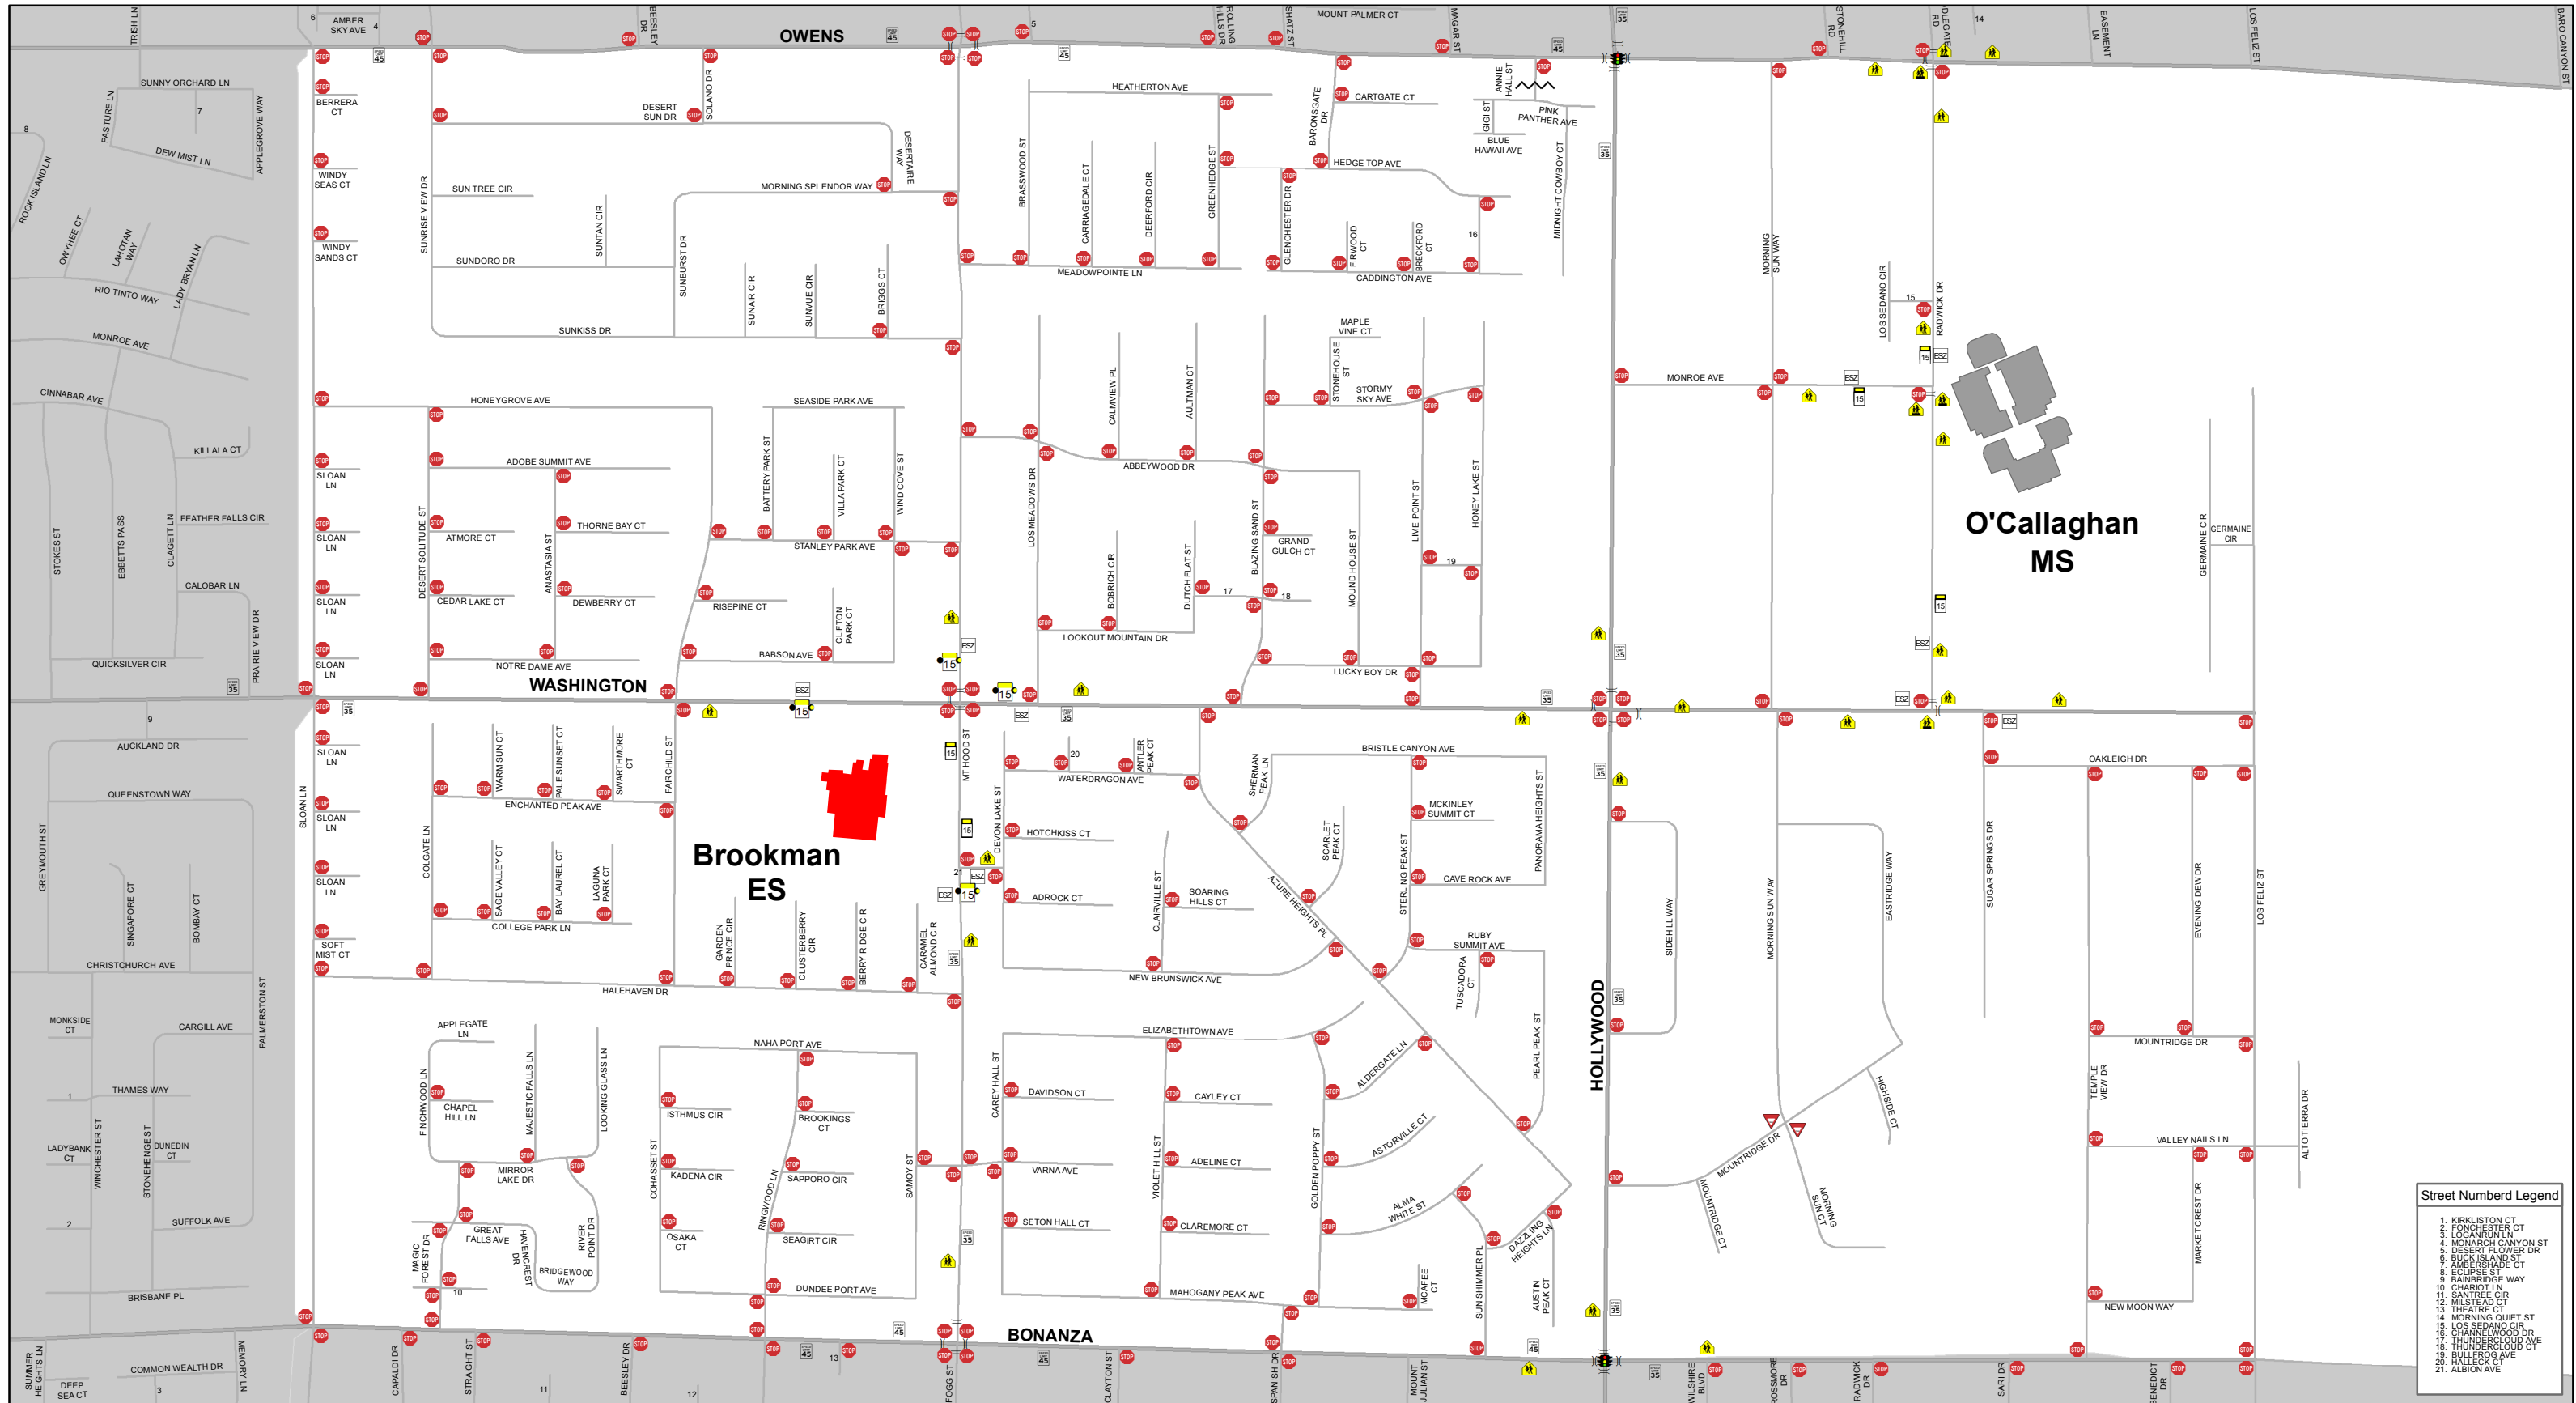

DISCLAIMER:

This map is provided to assist parents/guardians and students in the selection of a walking/bicycling route to and from school. The location of traffic control devices and roadway conditions will change, so parents/guardians must continually review the route with their child/children. This information is provided for information purposes only. Nothing herein is warranted by Clark County, and no liability is assumed by Clark County or the Clark County School District for the information provided, including but not limited to the accuracy of the data shown herein. Speed limits are 25 mph unless otherwise noted. For more information see http://www.clarkcountynv.gov/depts/public_works/Pages/default.aspx

Eileen Brookman Elementary School

Bell Times
9:10 AM - 3:21 PM

Legend

- Clark County
- Boulder City
- City of Henderson
- City of Las Vegas
- City of Mesquite
- City of North Las Vegas

2014-2015

Street Number Legend

1. KIRKLISTON CT
2. FENCHURCHER CT
3. LOGANRUN LN
4. MONARCH CANYON ST
5. DESERT FLOWER DR
6. BUCK ISLAND ST
7. AMBERSHIDE CT
8. ECLIPSE ST
9. SANBRIDGE WAY
10. CHARIOT LN
11. SANSIRE CIR
12. MILSTEAD CT
13. THEATRE CT
14. MORNING QUIET ST
15. LOS SEDANO CIR
16. CHANNELWOOD DR
17. THUNDERCLOUD AVE
18. BULLFROG AVE
19. HALLECK CT
20. ALBION AVE
21. ALBION AVE